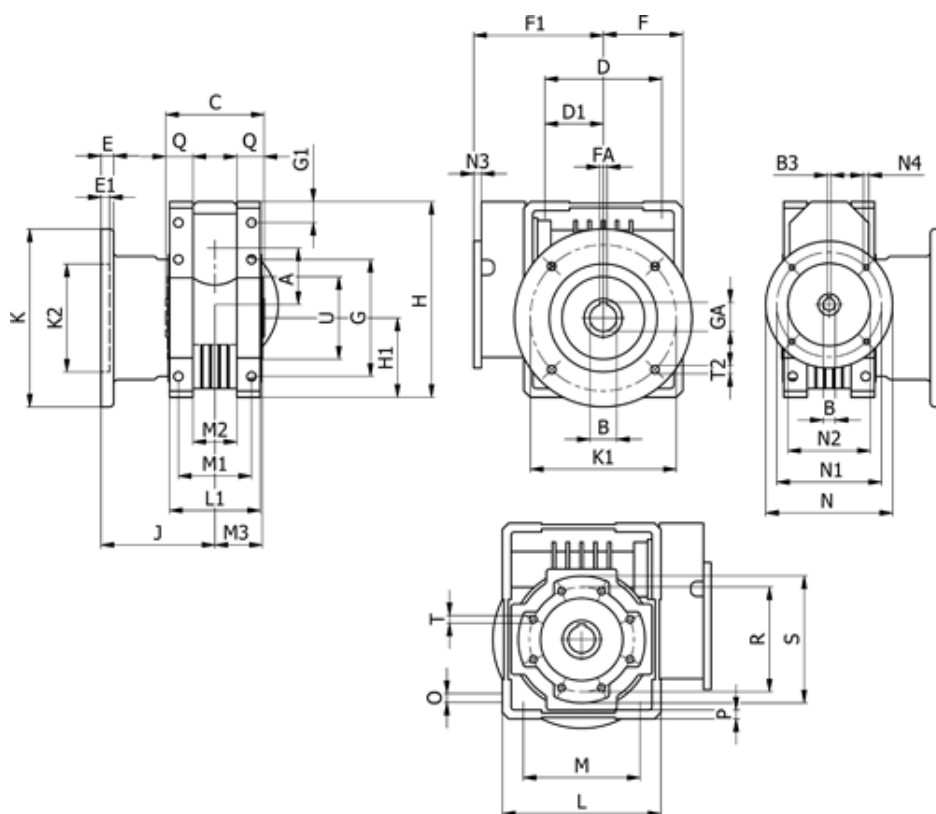

Article number: 3921086240425

Description: Worm gear
WR 86-UF1-240-71B5, without lubrication

Measures

A = 86.90	E = 15	H = 245.5	M = 144	N4 = M8x10	U = 110
B = 35	E1 = 6	H1 = 100.0	M1 = 101	O = 11.5	
B1 E7 = 14	F = 100	J = 151.0	M2 = 57	P = 11	
B2 = 16.3	F1 = 168	K = 210	M3 = 64.5	Q = 45	
B3 H9 = 5	FA = 10	K1 = 176	N = 160	R = 130	
C = 140	G = 144	K2 = 152	N1 = 130	S = 150	
D = 144.0	G1 = 45.5	L = 200	N2 = 110	T = M10x18	
D1 = 72.0	GA = 38.3	L1 = 125	N3 = 11.0	T2 = 12.5	